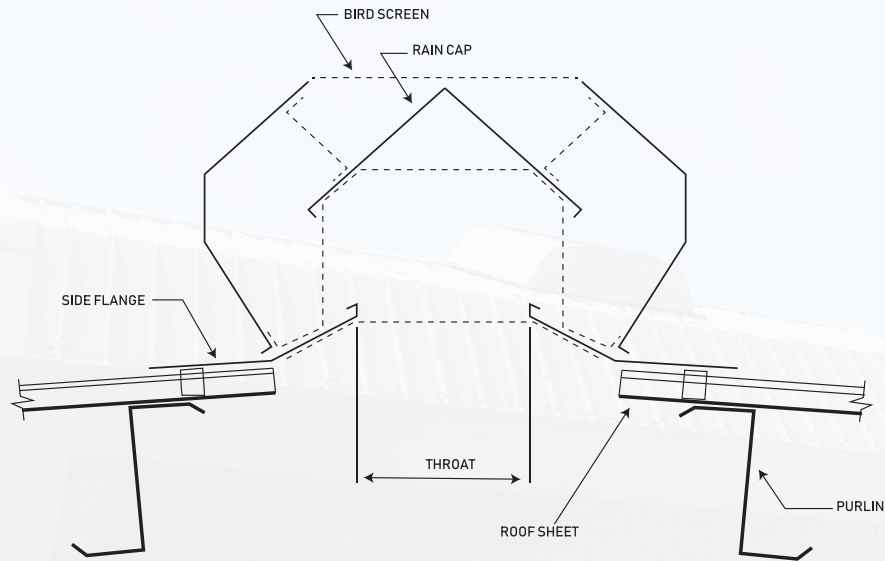

# RIDGE / SLOPE VENT

## VERMIN MESH EXTRAS/BIRD GUARDS

PVC plastic Mesh  
Insect screen  
Wire mesh

### SPECVENT RIDGE / SLOPE VENT DIMENSIONS

	SP230	SP450	SP600	SP750
Throat Dimensions	2.0L x 0.230 W	2.0L x 0.450 W	2.0L x 0.600 W	2.0L x 0.750 W
Overall Size	2.4L x 0.230 W	2.4L x 0.450 W	2.4L x 0.600 W	2.4L x 0.750 W

Ridge / Slope ventilator standard dimensions